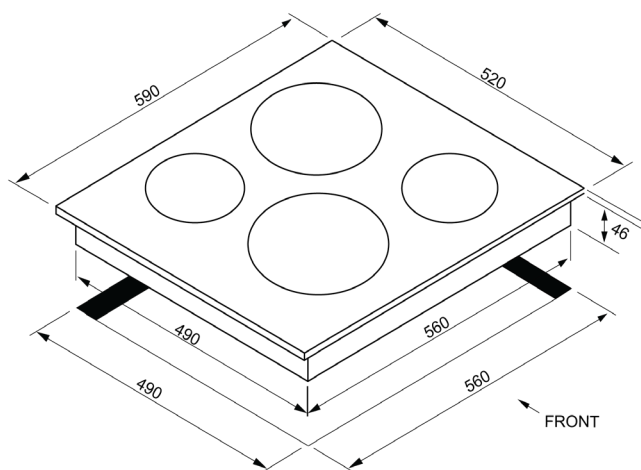

TCE6040K

60cm 4 Zone Ceramic Cooktop | Knob Control

TECHNIKA
COOKING WITH PASSION

COOKING FEATURES

Cooking Zones	4
Power Levels	9
Cooking Surface	Durable Ceramic Glass
Control Type	Knob Controls
Design	Bevelled Side Edges + Stainless Trim

DIMENSIONS (W x D x H)

Product	590 x 520 x 58mm
Packaging	665 x 585 x 130mm

WEIGHT

Gross (Kg)	10.2
Net (Kg)	8.2

WARRANTY

Parts & Labour	5 years
----------------	---------

Scan for more info