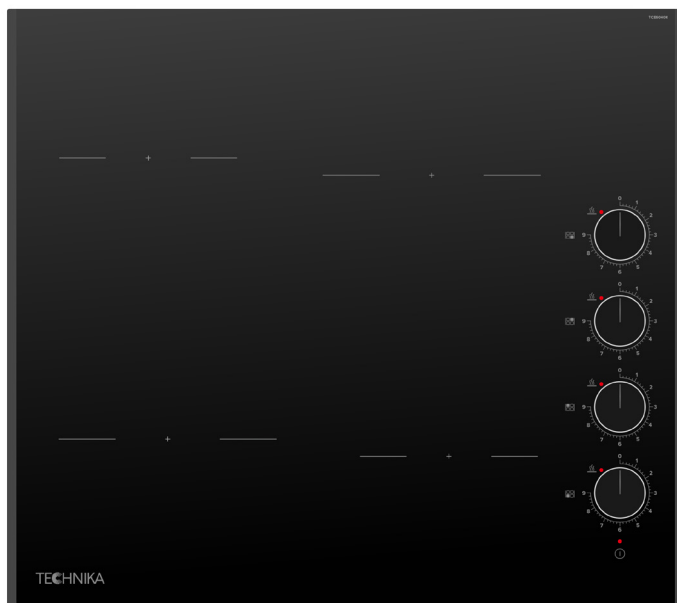

TCE6040K

60cm 4 Zone Ceramic Cooktop | Knob Control

TECHNIKA
COOKING WITH PASSION

FEATURES AND BENEFITS

Ceramic

Efficiently sear, stir-fry, boil or simmer with ease. Powerful heating elements beneath the ceramic surface deliver heat to the cookware, for all types of cooking.

4 Cooking Zones with 9 Power Levels

Four cooking zones with nine heat levels offer flexible control for everyday meals. Ideal for multitasking, from gentle simmering to high-heat searing, with consistent performance across a variety of cookware.

Hot Surface Indicator

Visual alerts show when the cooktop surface is still hot, helping prevent accidental burns and improving overall kitchen safety.

Premium Design

Ceramic surface with beveled edges, stainless trim and knobs styled to match the Technika built-in oven range delivers a polished, high-end design for a sophisticated kitchen upgrade.