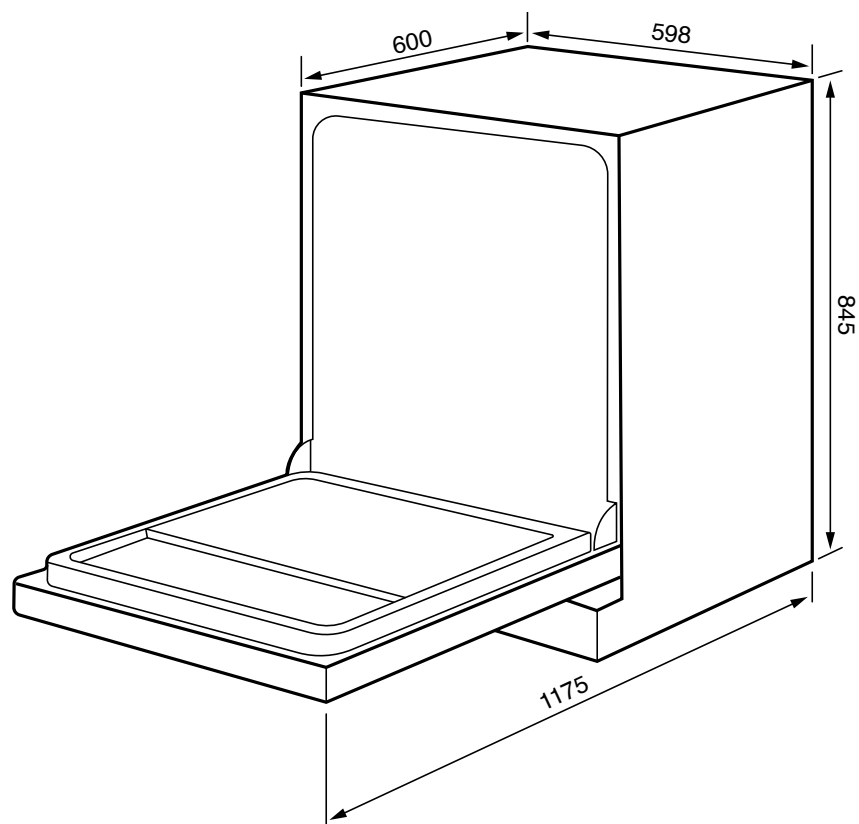

TDX7SS-7

60cm Freestanding Dishwasher | Stainless Steel

TECHNIKA®

Scan for more info

Technical Specifications

Heating Element	1800W
Motor	Universal
Energy Star Rating	3.5 Stars
Annual Energy Usage*	320kWh
WELS Star Rating	4.5 Stars
Litres Per Wash Cycle*	12.2L
Noise Level	49dB

Installation

Electrical Connection	10A Plug
Voltage / Frequency	220 - 240V / 50Hz
Total Wattage	1760 - 2100W
Installation Type	Freestanding

Weights & Dimensions (W x H x D)

Product (mm)	598 x 845 - 860 x 595
Cut-out (mm)	600 x 850 - 870 x 600
Package (mm)	645 x 871 x 645
Gross Weight (Kg)	45.2
Net Weight (Kg)	41.6