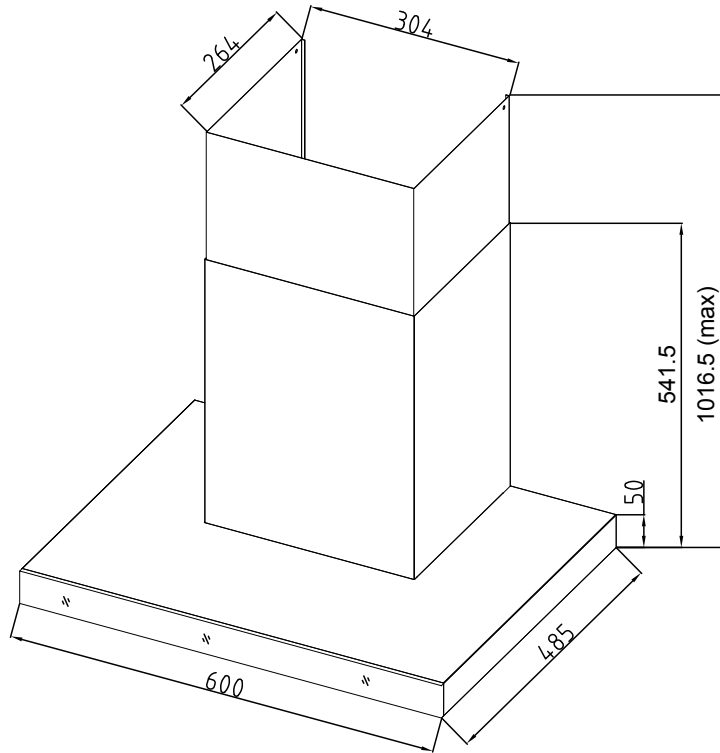

## Accessories

Flue Extension	FHEE22/26 (Optional), 835mm Inner / 650mm Outer
----------------	--

Scan for more info

## Installation

Cabinet Size Required	600mm
Electrical Connection	10A Plug & Lead
Power	220 - 240V, 50 / 60Hz
Motor Wattage	320W
Total Wattage	324W

## Dimensions (W x H x D)

Boxed	650 x 540 x 385mm
Product	600 x 1016.5 x 485mm
Cut-out	600 x N/A x 485mm
Duct	150mm