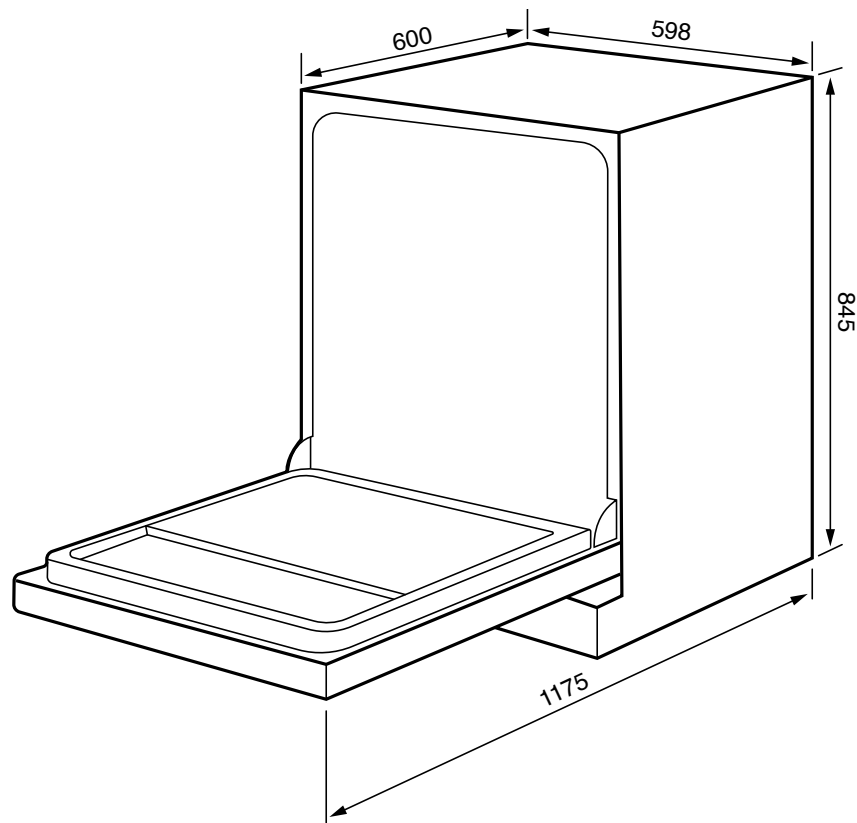

TDX7SS-7

60cm Freestanding Dishwasher | Stainless Steel

TECHNIKA®

Scan for more info

Technical Specifications

Heating Element	1800W
Motor	Universal
Energy Star Rating	3 Stars
Annual Energy Usage*	320kWh
WELS Star Rating	4.5 Stars
Litres Per Wash Cycle*	12.2L
Noise Level	49dB

Installation

Electrical Connection	10A Plug
Voltage / Frequency	220 - 240V / 50Hz
Total Wattage	1760 - 2100W
Installation Type	Freestanding

Weights & Dimensions (W x H x D)

Product (mm)	598 x 845 - 860 x 595
Cut-out (mm)	600 x 850 - 870 x 600
Package (mm)	645 x 871 x 645
Gross Weight (Kg)	45.2
Net Weight (Kg)	41.6