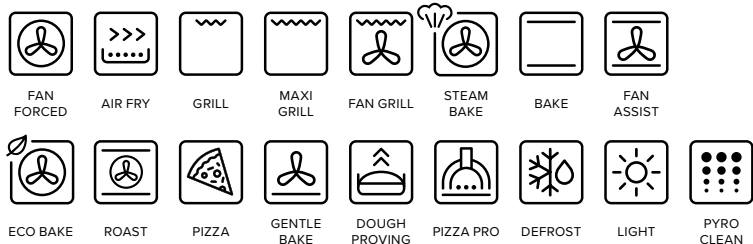

TPO6017APB

60cm 17 Function Pyrolytic Built-in Oven | Air Fry | Pizza Pro | Dark Stainless

TECHNIKA
COOKING WITH PASSION

FUNCTIONS