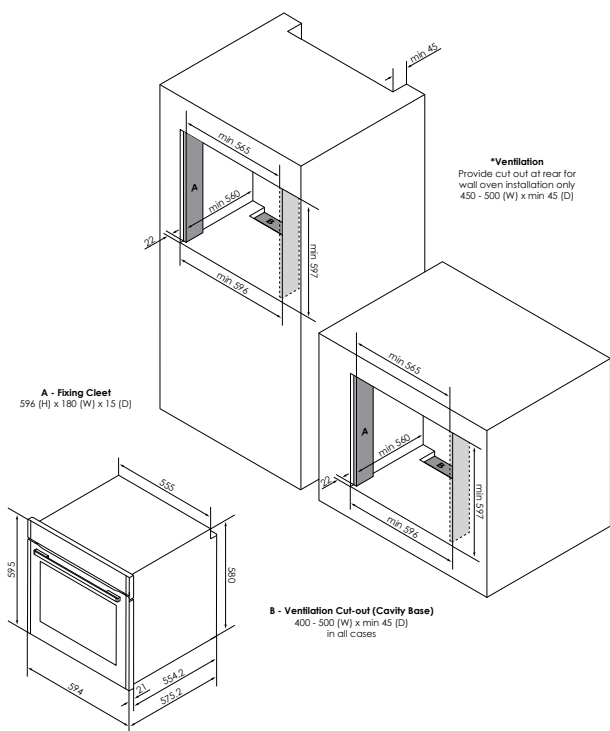

WARRANTY

Parts & Labour	5 years