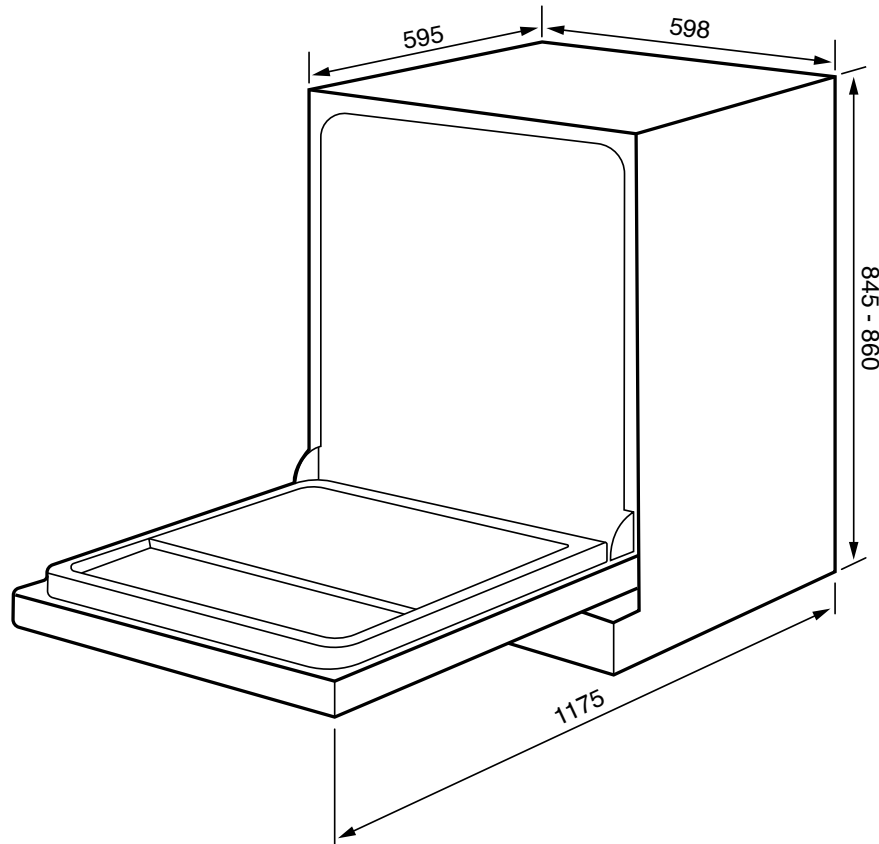

TBD4SS-7

60cm Freestanding Dishwasher | Stainless Steel

Bellissimo^{TM}

Scan for more info

Technical Specifications

Heating Element	1800W
Motor	Universal
Energy Star Rating	3 Stars
Energy Consumption (Per Year)*	320kWh
WELS Star Rating	4.5 Stars
Wash Consumption (Per Year)**	12.2L
Noise Level	49dB

Installation

Electrical Connection	10A Plug
Voltage / Frequency	220 - 240V / 50Hz
Total Wattage	2100W
Installation Type	Freestanding

Weights & Dimensions (W x H x D)

Product (mm)	598 x 845 - 860 x 595
Cut-out (mm)	600 x 850 - 870 x 600
Package (mm)	645 x 871 x 645
Gross Weight (Kg)	45.2
Net Weight (Kg)	41.6

*When using the Eco 45° program seven times per week | **When using the Eco 45° program