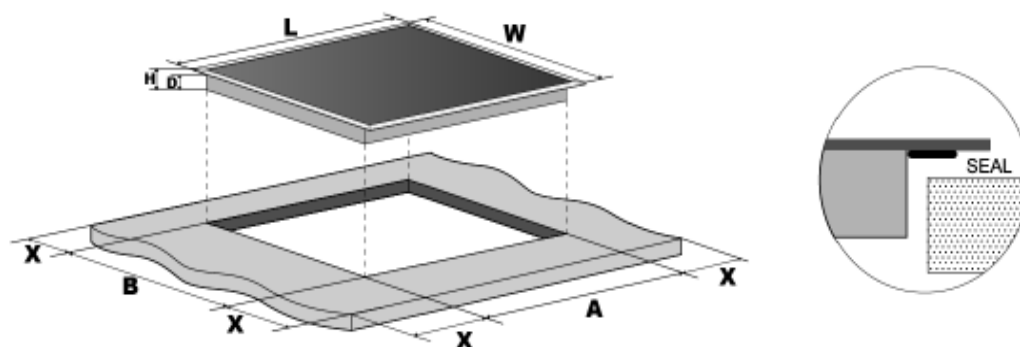

TGC6IND-5

60CM INDUCTION COOKTOP

TECHNIKA

PROFESSIONAL SERIES

	L(mm)	W(mm)	H(mm)	D(mm)	A(mm)	B(mm)	X(mm)
TGC6IND-5	590	520	58	54	565	495	50 min

TGC6IND-5

Type	Induction
Fuel	Electric

COOKTOP FUNCTIONS

Front left (kW)	190 x 210mm (1.8 / 2.1 Boost)
Rear left (kW)	190 x 210mm (1.8 / 2.1 Boost)
Left (kW)	210 x 400mm (3 / 3.6 Boost)
Front right (kW)	160mm (1.2 / 1.5 Boost)
Rear right (kW)	210mm (2.3 / 3 Boost)
No. of power levels	9 + Boost

Electrical connection	30A hardwire
Power	220 – 240V / 50Hz

DIMENSIONS (W x H x D)

Product (mm)	590 x 58 x 520
Cut out (mm)	565 x 54 x 495