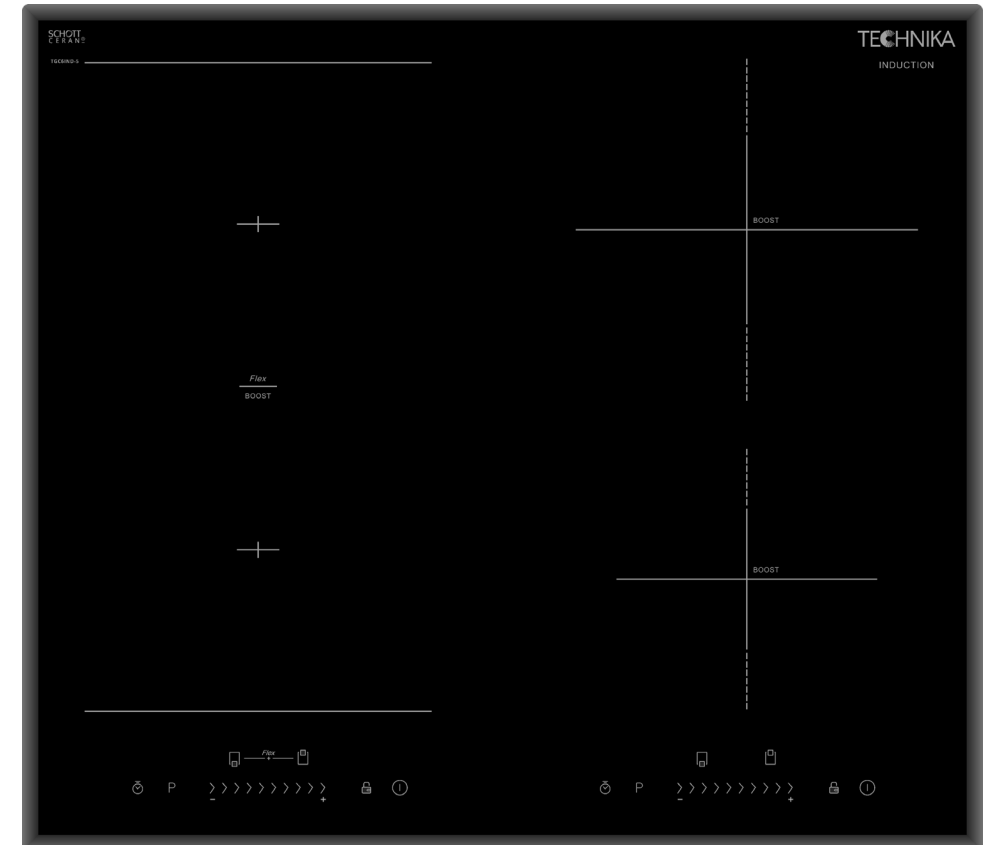

TGC6IND-5

60CM INDUCTION COOKTOP

TECHNIKA

PROFESSIONAL SERIES

	L(mm)	W(mm)	H(mm)	D(mm)	A(mm)	B(mm)	X(mm)
TGC6IND-5	590	520	58	54	565	495	50 min

TGC6IND-5

Type	Induction
Fuel	Electric

COOKTOP FUNCTIONS

Front left (kW)	190 x 210mm (1.8 / 2.1 Boost)
Rear left (kW)	190 x 210mm (1.8 / 2.1 Boost)
Left (kW)	210 x 400mm (3 / 3.6 Boost)
Front right (kW)	160mm (1.2 / 1.5 Boost)
Rear right (kW)	210mm (2.3 / 3 Boost)
No. of power levels	9 + Boost

Electrical connection	30A hardwire
Power	220 – 240V / 50Hz

DIMENSIONS (W x H x D)

Product (mm)	590 x 58 x 520
Cut out (mm)	565 x 54 x 495