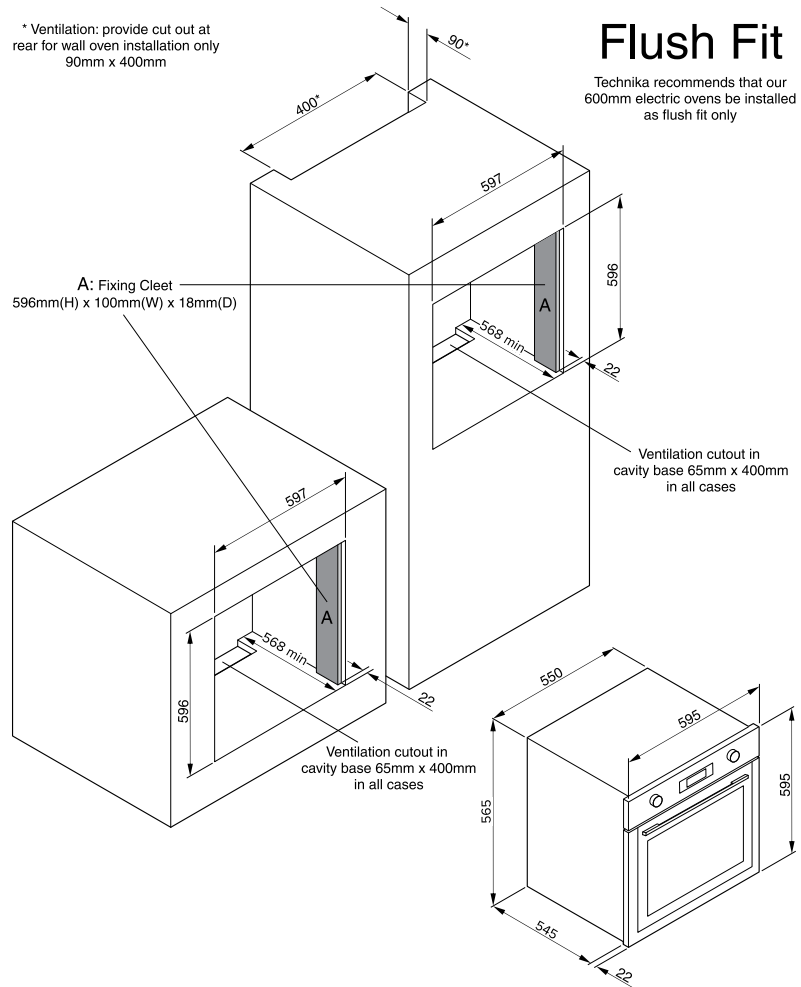

TSO605TX-L

60cm 5 Function Left Side Opening Oven | Digital | Stainless Steel

TECHNIKA[®]
COOKING WITH PASSION

Key Features

Finish	Stainless Steel + Black Glass
Capacity	67 Litre Capacity
Control Type	Knob Control
Timer	Programmable Touch Timer
Display	White LED
Door	Triple Glazed

10A Plug and Lead

Easy installation, simply plug into any domestic socket to start using your oven.

Telescopic Rails

The telescopic rails glide effortlessly in and out of the cavity. Perfect for handling heavier items or checking on the progress of your cooking.

TSO605TX-L

60cm 5 Function Left Side Opening Oven | Digital | Stainless Steel

TECHNIKA[®]
COOKING WITH PASSION

Dimensions (W x H x D)

Product	595 x 595 x 567mm
Cut-out	597 x 596 x 572mm
Package	650 x 655 x 650mm
Gross Weight (Kg)	37
Net Weight (Kg)	33

Oven Cavity Features

Actual Capacity (L)	67
Usable Capacity (L)	56
Removable Inner Glass	Yes
No. of Shelf Positions	5
Cavity Cooling System	Yes
Lights	Single Light

Installation

Electrical Connection	10A, Hardwire
Flush Fit	Yes
Voltage / Frequency	220-240V / 50-60Hz
Power	1800 - 2200W
Installation Type	Built-In
Warranty	3 Years, Parts & Labour