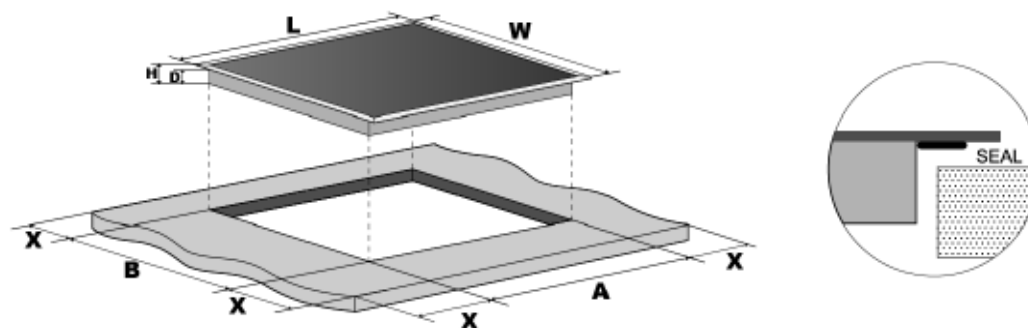

70CM CERAMIC COOKTOP

TECHNIKA

PROFESSIONAL SERIES

	L(mm)	W(mm)	H(mm)	D(mm)	A(mm)	B(mm)	X(mm)
TGGCE74	700	520	50	46	565	495	50 min

TGGCE74

Type	Ceramic glass
Fuel	Electric

COOKTOP FUNCTIONS

Front left (kW)	140 – 230mm (1.1 / 2.2)
Rear left (kW)	165mm (1.2)
Front right (kW)	165mm (1.2)
Rear right (kW)	200mm (1.8)
No. of power levels	9

DIMENSIONS (W x H x D)

Product (mm)	700 x 50 x 520
Cut out (mm)	565 x 46 x 495