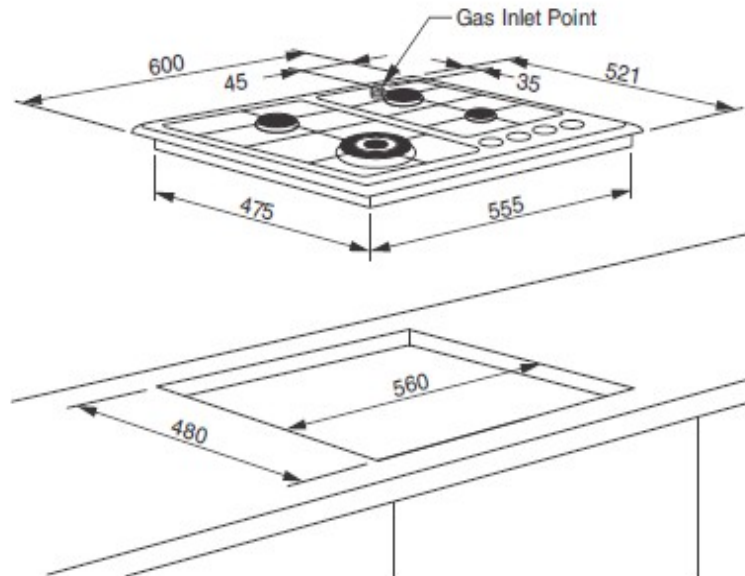

TGC6GBK

60CM GAS ON GLASS COOKTOP

TECHNIKA

PROFESSIONAL SERIES

TGC6GBK	
Type	Gas on glass
Fuel	Gas
COOKTOP FUNCTIONS	
Front left (MJ)	Wok (14)
Rear left (MJ)	Semi-rapid (6.6)
Front right (MJ)	Auxiliary (3.9)
Rear right (MJ)	Semi-rapid (6.6)
COOKTOP FEATURES	
Controls	Knob
Trivets	Cast iron
Ignition	Automatic
Flame safety device	Yes
ACCESSORIES (INCLUDED)	
Wok trivet	1
Mini trivet	1
INSTALLATION	
Electrical connection	10A plug
Power	240V / 50Hz
Gas type	NG / LPG
Gas inlet type	½" BSP male
Gas inlet position	Rear right
LPG conversion kit included	Yes
DIMENSIONS (W x H x D)	
Product (mm)	600 x 105* x 521
Cut out (mm)	560 x 45 x 480

*Height includes trivets

Technika's policy is one of continuous development and improvement. We reserve the right to change specifications without prior notice. Illustrations and specifications are for guidance purposes only, please refer to the instruction manual for more information.