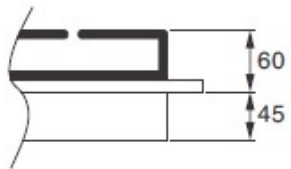

TGC6GBK

60CM GAS ON GLASS COOKTOP

TECHNIKA

PROFESSIONAL SERIES

TGC6GBK	
Type	Gas on glass
Fuel	Gas
COOKTOP FUNCTIONS	
Front left (MJ)	Wok (14)
Rear left (MJ)	Semi-rapid (6.6)
Front right (MJ)	Auxiliary (3.9)
Rear right (MJ)	Semi-rapid (6.6)
COOKTOP FEATURES	
Controls	Knob
Trivets	Cast iron
Ignition	Automatic
Flame safety device	Yes
ACCESSORIES (INCLUDED)	
Wok trivet	1
Mini trivet	1
INSTALLATION	
Electrical connection	10A plug
Power	240V / 50Hz
Gas type	NG / LPG
Gas inlet type	½" BSP male
Gas inlet position	Rear right
LPG conversion kit included	Yes
DIMENSIONS (W x H x D)	
Product (mm)	600 x 105* x 521
Cut out (mm)	560 x 45 x 480

*Height includes trivets

Technika's policy is one of continuous development and improvement. We reserve the right to change specifications without prior notice. Illustrations and specifications are for guidance purposes only, please refer to the instruction manual for more information.