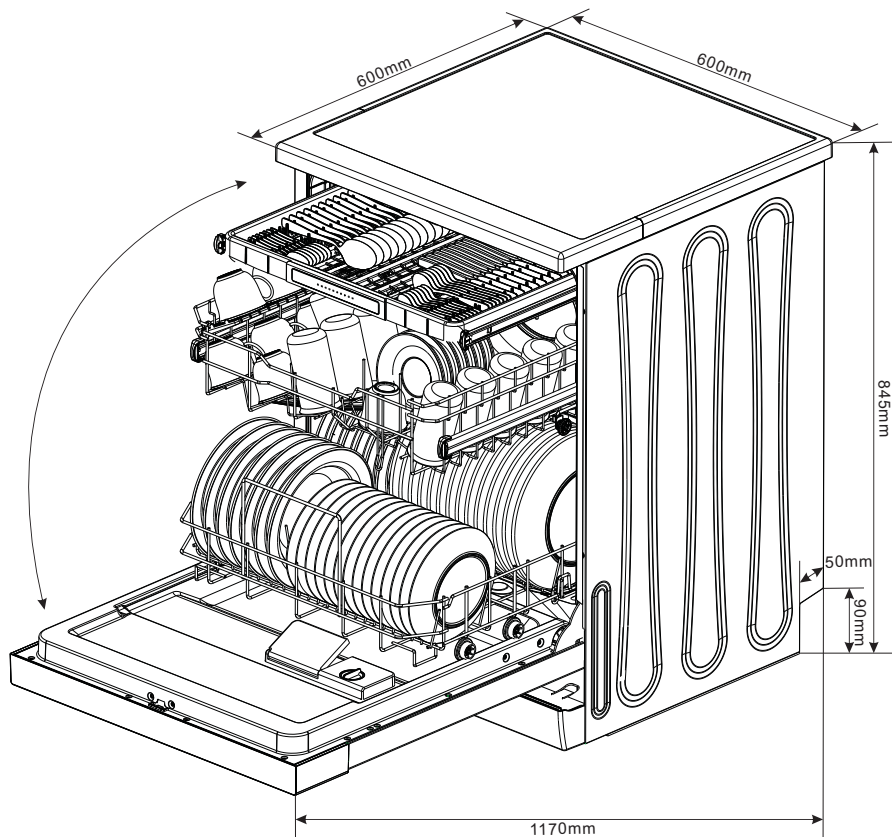

TSDW14GG

60cm Stainless Steel Freestanding Dishwasher

TECHNIKA

PROFESSIONAL SERIES