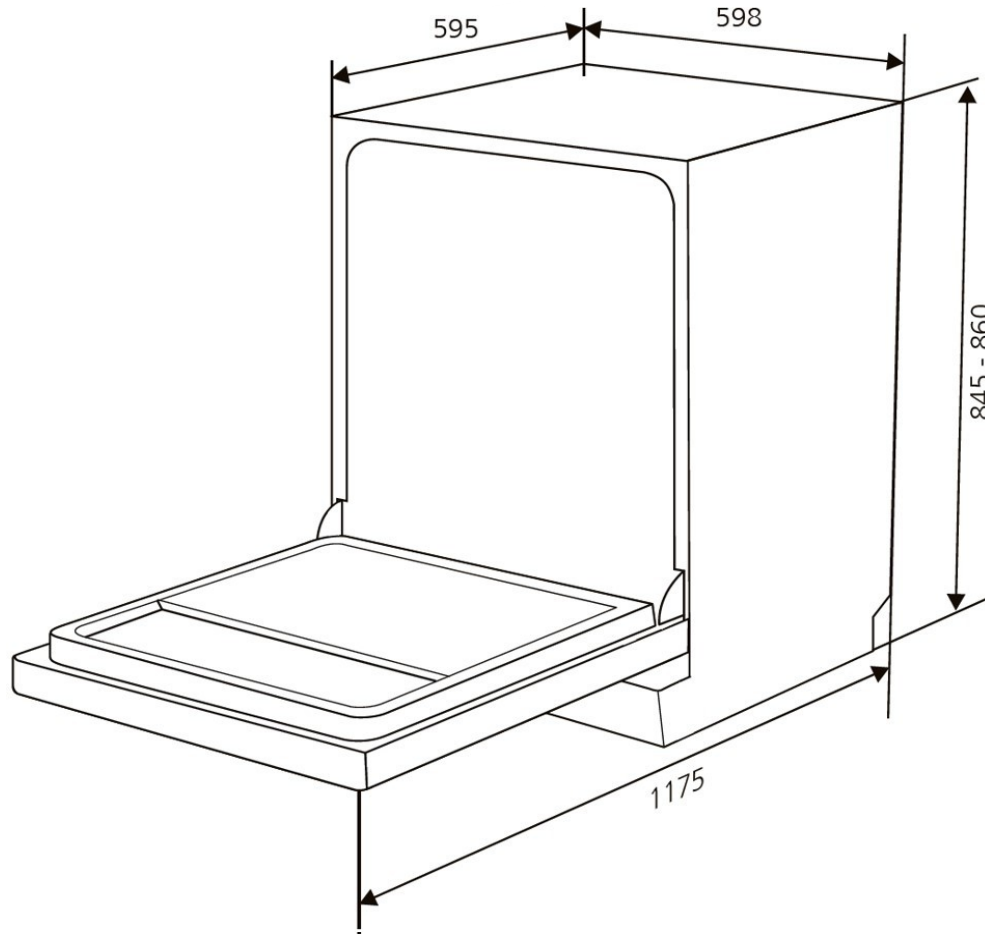

Programs

Intensive 60°
Heavy 55°
Eco 45°
90min 65°
Rapid 40°

Auxiliary Functions

Half Load

TBD4SS-6

60cm Freestanding Dishwasher – Stainless Steel

Bellissimo[™]
BY TECHNICA

Technical Specifications

Dimensions (W x H x D)

Boxed Dimensions	645 x 890 x 645mm
Product Dimensions	598 x 845 x 600mm
Cut-Out	600 x 850-870 x 600mm

Weight

Gross Weight	41.5 kg
Net Weight	38 kg

We reserve the right to make changes to products when considered necessary and useful, without affecting the essential safety and operating characteristics.