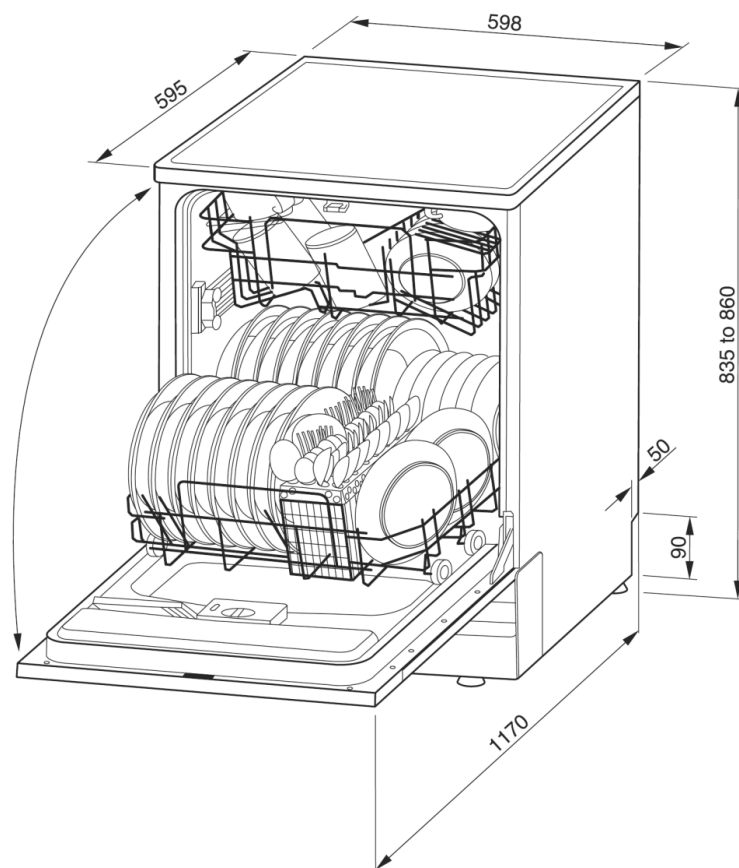

TGDW6BK

60CM FREESTANDING DISHWASHER

TECHNIKA

PROFESSIONAL SERIES

TGDW6BK	
Type	Freestanding
DISHWASHER PROGRAMS	
Intensive	Yes
Heavy	Yes
Normal	Yes
Rinse	Yes
Rapid	Yes
Soak	Yes
Auxiliary functions	3 in 1
Delay start	1 – 24 hour
DISHWASHER FEATURES	
Noise level (dBA)	49
Place settings	14
Cutlery tray	Yes
Controls	Push button
EasyLift upper basket	Yes
Adjustable plate racks	Yes
No. of spray arms	2
Concealed heating element	Yes
Drying system	Residual heat
Overflow protection	Yes
Rinse aid indicator	Yes
Child lock	Yes
INSTALLATION	
Electrical connection	10A plug
Power	220 – 240V / 50Hz
MEPS energy rating	3 stars
Total energy consumption (kW)	310
WELS water rating	4 stars
Total water consumption (L)	13.8
Program tested	Normal
Removable top	Yes
DIMENSIONS (W x H x D)	
Product (mm)	598 x 835 – 860 x 595
Cut out (mm)	600 x 840 – 865 x 600