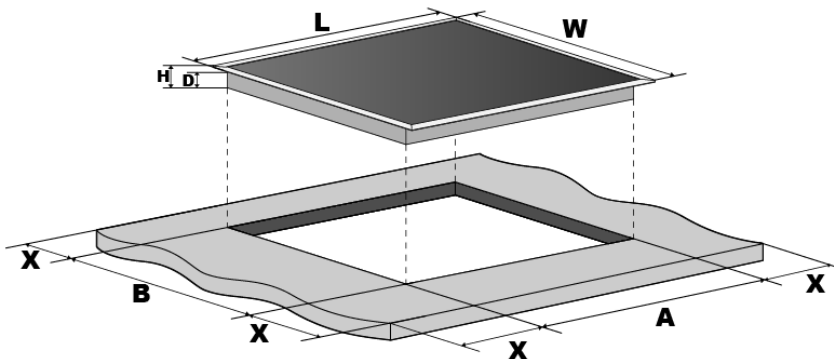

HNTB64CE

60cm Ceramic Touch Control Cooktop | Black

Bellissimo[™]

Features

Finish	Schott Ceramic Glass
Type	Electric
Cooking Zones	4
Control Type	LED Touch Controls
Minute Minder	99 minutes
Safety Switch	Yes, Auto 120 minutes

Cooking Zones

Front Left	200mm - 1800W
Front Right	165mm - 1200W
Rear Left	165mm - 1200W
Rear Right	200mm - 1800W

HNTB64CE

60cm Ceramic Touch Control Cooktop | Black

Bellissimo™

Safety Features

On / Off Key	Yes
Hot Surface Indicators	Yes
Automatic Safety Switch-Off	Yes
Child Safety Lock	Yes

Installation

Electrical Connection	Hardwired
Power	220 - 240V, 50Hz
Total Wattage	6000W
Installation Type	Top Mounted
Warranty	5 Years, Parts & Labour

Dimensions (W x H x D)

Product	590 x 50 x 520mm
Cut-out	560 x NA x 490mm
Package	650 x 115 x 580mm
Gross Weight (Kg)	9.1
Net Weight (Kg)	8.1

L: 590mm | **W:** 520mm | **H:** 50mm | **D:** 46mm | **A:** 565mm | **B:** 495 | **X:** 50mm (min)