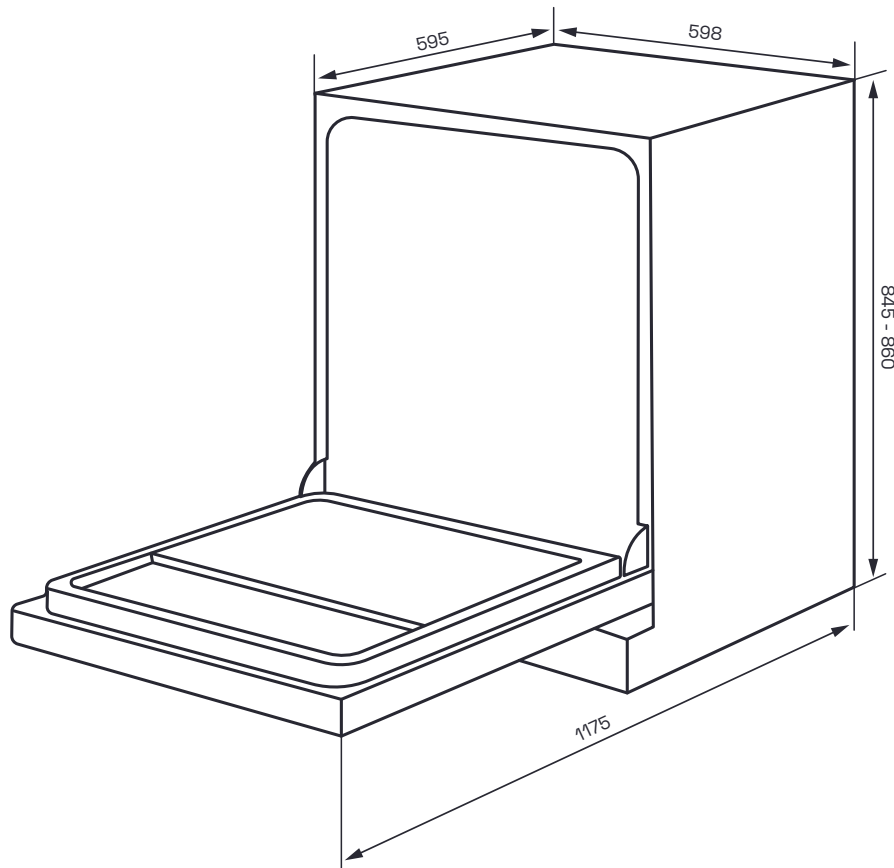

GDW14S-2

60cm Freestanding Dishwasher

Technical Specifications

Heating element	1800W
Motor	Universal
Energy star rating	3 stars
Energy consumption (kWh per year)*	320kWh
WELS star rating	4.5 stars
Water consumption (Litres per wash)**	12.2L
Noise level	49dB

Installation

Electrical connection	10A plug
Voltage / frequency	220 - 240V / 50Hz
Total wattage	2100W
Installation type	Freestanding

Weights & Dimensions (W x H x D)

Product (mm)	598 x 845 - 860 x 595
Cut-out (mm)	600 x 850 - 870 x 600
Package (mm)	645 x 871 x 645
Gross weight (Kg)	42.0
Net weight (Kg)	38.5

*When using the Eco 45° program seven times per week | **When using the Eco 45° program