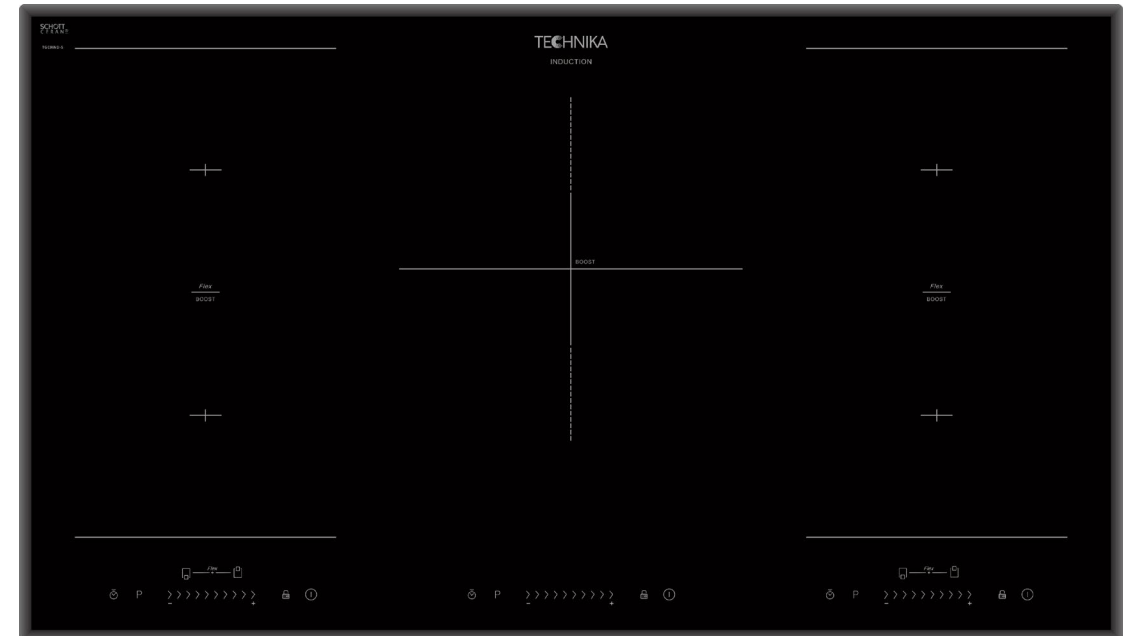

TGC9IND-5

90CM INDUCTION COOKTOP

TECHNIKA

PROFESSIONAL SERIES

	L(mm)	W(mm)	H(mm)	D(mm)	A(mm)	B(mm)	X(mm)
TGC9IND-5	900	520	58	54	860	495	50 min

TGC9IND-5

Type	Induction
Fuel	Electric

COOKTOP FUNCTIONS

Front left (kW)	190 x 210mm (1.8 / 2.1 Boost)
Rear left (kW)	190 x 210mm (1.8 / 2.1 Boost)
Left (kW)	210 x 400mm (3 / 3.6 Boost)
Centre (kW)	280mm (3 / 4 Boost)
Front right (kW)	190 x 210mm (1.8 / 2.1 Boost)
Rear right (kW)	190 x 210mm (1.8 / 2.1 Boost)
Right (kW)	210 x 400mm (3 / 3.6 Boost)
No. of power levels	9 + Boost