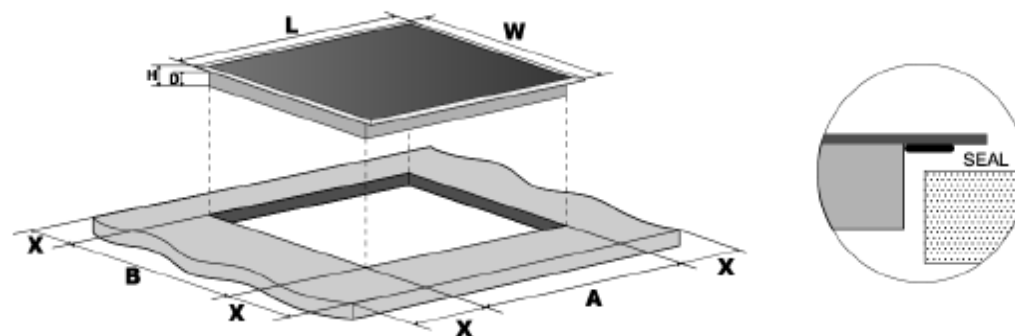

TGC9IND-5

90CM INDUCTION COOKTOP

TECHNIKA

PROFESSIONAL SERIES

Features

5 cooking zones including 2 Smart Flexi-Zones + 1 Extra Large zone

9 power levels + Boost

Premium Schott ceramic glass surface with frameless bevelled edge

TGC9IND-5

90CM INDUCTION COOKTOP

TECHNIKA

PROFESSIONAL SERIES

	L(mm)	W(mm)	H(mm)	D(mm)	A(mm)	B(mm)	X(mm)
TGC9IND-5	900	520	58	54	860	495	50 min

TGC9IND-5

Type	Induction
Fuel	Electric

COOKTOP FUNCTIONS

Front left (kW)	190 x 210mm (1.8 / 2.1 Boost)
Rear left (kW)	190 x 210mm (1.8 / 2.1 Boost)
Left (kW)	210 x 400mm (3 / 3.6 Boost)
Centre (kW)	280mm (3 / 4 Boost)
Front right (kW)	190 x 210mm (1.8 / 2.1 Boost)
Rear right (kW)	190 x 210mm (1.8 / 2.1 Boost)
Right (kW)	210 x 400mm (3 / 3.6 Boost)
No. of power levels	9 + Boost

Electrical connection	45A hardwire
Power	220 – 240V / 50Hz

DIMENSIONS (W x H x D)

Product (mm)	900 x 58 x 520
Cut out (mm)	860 x 54 x 495