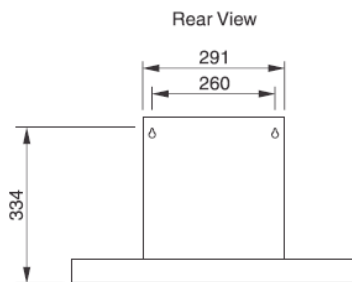

LOF26A9S

90CM CANOPY RANGEHOOD

TECHNIKA

PROFESSIONAL SERIES

Recommended Clearances

LOF26A9S

Type	Canopy
Extraction	Ducted

RANGEHOOD FUNCTIONS

No. of fan speeds	4
Lights	2 1W LED

RANGEHOOD FEATURES

Maximum airflow (m3/h)	760
Maximum noise level (dBA)	69.9
Controls	Push button
Filters	3 aluminium mesh
Timer	Yes
Drip tray	Yes

INSTALLATION

Electrical connection	10A plug
Power	240V / 50Hz
Motor (W)	198

DIMENSIONS (W x H x D)

Product (mm)	900 x 555 – 1060 x 481
Minimum gap required (mm)	901