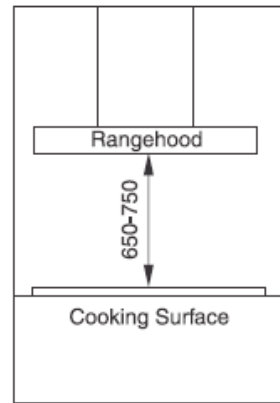

LOF26A9S

90CM CANOPY RANGEHOOD

TECHNIKA

PROFESSIONAL SERIES

Features

4 fan speeds

760m³/h maximum airflow

Ducted operation

LOF26A9S

90CM CANOPY RANGEHOOD

TECHNIKA

PROFESSIONAL SERIES

Recommended Clearances

LOF26A9S

Type	Canopy
Extraction	Ducted

RANGEHOOD FUNCTIONS

DIMENSIONS (W x H x D)

Product (mm)	900 x 555 – 1060 x 481
Minimum gap required (mm)	901