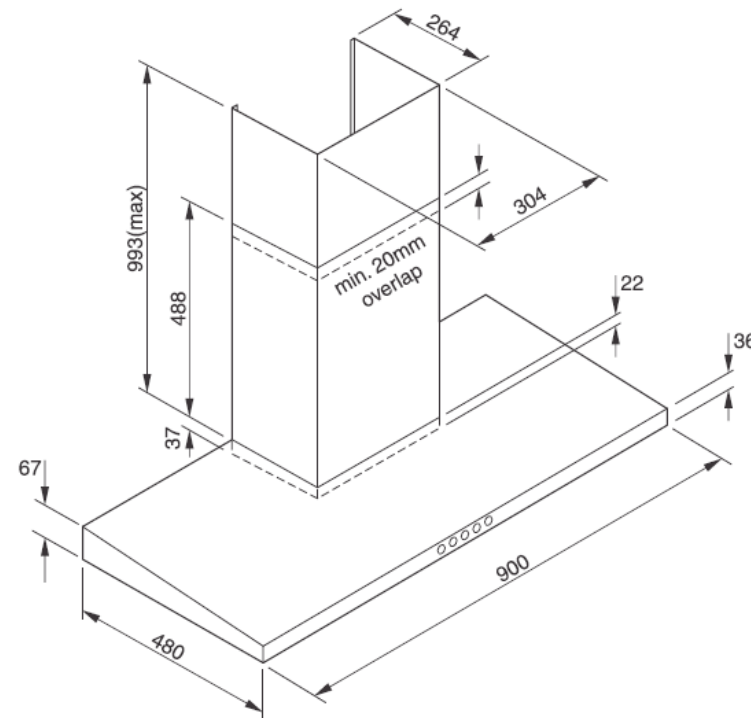

LOF26A9S

90CM CANOPY RANGEHOOD

TECHNIKA

PROFESSIONAL SERIES

Recommended Clearances

LOF26A9S

Type	Canopy
Extraction	Ducted

RANGEHOOD FUNCTIONS

No. of fan speeds	4
Lights	2 1W LED

RANGEHOOD FEATURES

Maximum airflow (m3/h)	760
Maximum noise level (dBA)	69.9
Controls	Push button
Filters	3 aluminium mesh
Timer	Yes
Drip tray	Yes

INSTALLATION

Electrical connection	10A plug
Power	240V / 50Hz
Motor (W)	198

DIMENSIONS (W x H x D)

Product (mm)	900 x 555 – 1060 x 481
Minimum gap required (mm)	901