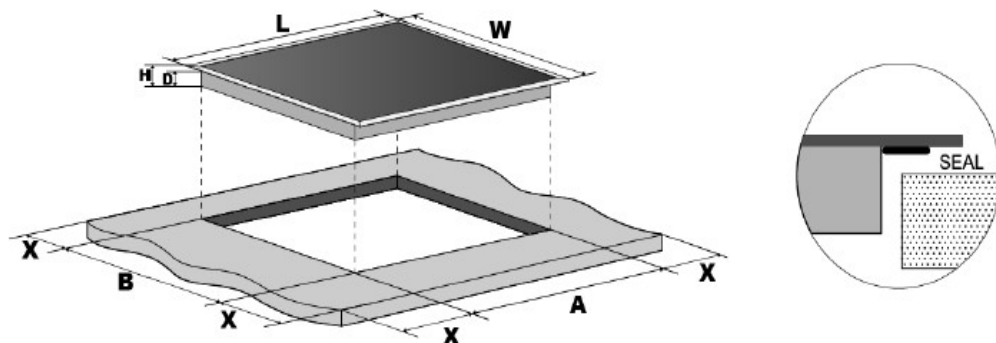

	L(mm)	W(mm)	H(mm)	D(mm)	A(mm)	B(mm)	X(mm)
TGGCM74	700	520	50	46	565	495	50 min

TGGCM74

Type	Ceramic glass
Fuel	Electric

COOKTOP FUNCTIONS

Front left (kW)	200mm (1.8)
Rear left (kW)	165mm (1.2)
Front right (kW)	165mm (1.2)
Rear right (kW)	200mm (1.8)
No. of power levels	9

COOKTOP FEATURES

Controls	Knob
Residual heat indicators	Yes
On / off indicator	Yes
Safety switch-off	Yes

INSTALLATION

Electrical connection	25A hardwire
Power	220 – 240V / 50Hz

DIMENSIONS (W x H x D)

Product (mm)	700 x 50 x 520
Cut out (mm)	565 x 46 x 495