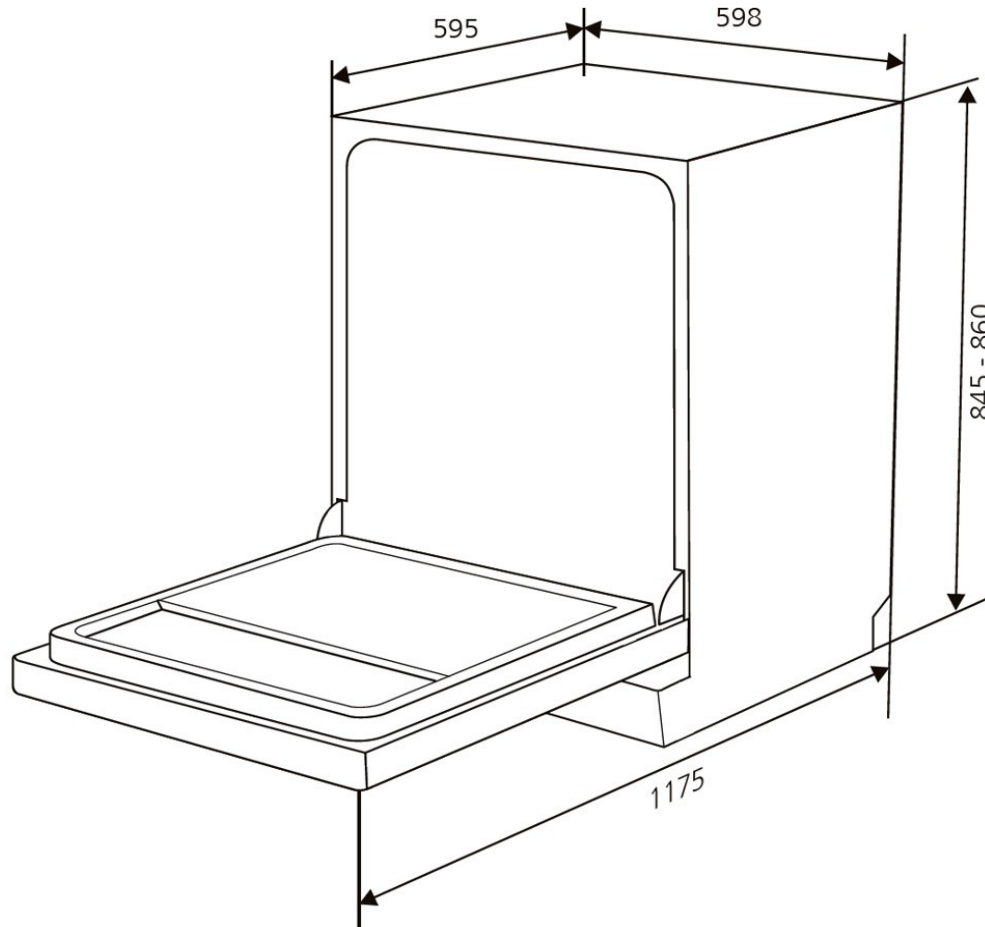

TDX6SS-6

60cm Freestanding Dishwasher – Stainless Steel

TECHNIKA®

Technical Specifications

Heating Element	1800W
Motor	Universal
Energy Rating	3 stars
Annual Energy Usage	295kWh
WELS Star Rating	4.5 stars
Litres Per Wash Cycle	12.5 litres
Noise Level	49dB

Installation

Electrical Connection	10A Plug & Lead
Voltage/Frequency	220-240V / 50Hz
Power	1760 - 2100W
Installation Type	Freestanding

Dimensions (W x H x D)

Boxed Dimensions	645 x 890 x 645mm
Product Dimensions	598 x 845 x 600mm
Cut-Out	600 x 850-870 x 600mm

Weight

Gross Weight	49.5 kg
Net Weight	44 kg

We reserve the right to make changes to products when considered necessary and useful, without affecting the essential safety and operating characteristics.

We are constantly seeking ways to improve specifications and designs of our products. Whilst every effort is made to produce up to date literature, this document should not be regarded as an infallible guide. Actual product only should be used to derive cut out sizes.