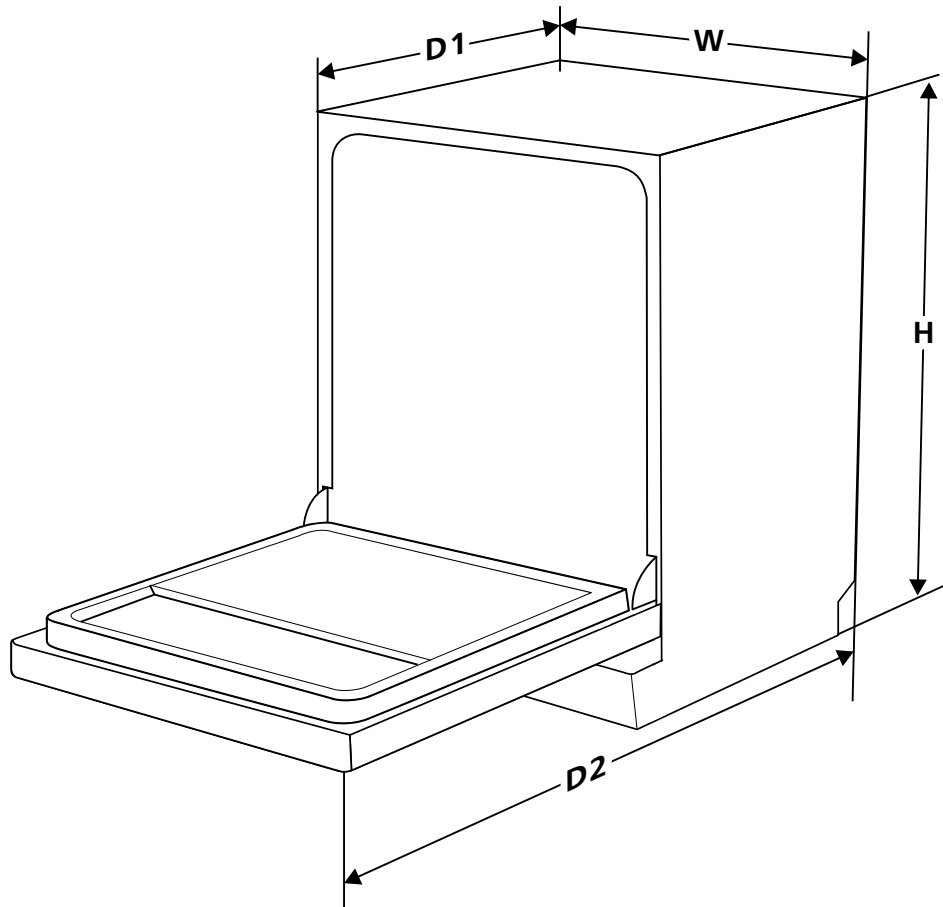

HNBD12S

60cm Freestanding Dishwasher | Stainless Steel

Bellissimo^{TM}

Installation

Electrical Connection	10A Plug
Power	220 - 240V, 50Hz
Total Wattage	1760 - 2100W
Heating Element	1850W
Motor	Universal
Energy Rating	3 Stars
Annual Energy Usage	267kWh
Water Rating	4 Stars
Litres Per Wash (Normal)	10.7L
Noise Level	52dB
Warranty	5 Years, Parts & Labour

Dimensions (W x H x D)

Product	598 x 845 - 860* x 595mm
Cut-out	600 x 850 - 870 x 600mm
Package	645 x 890 x 645mm
Gross Weight (Kg)	54.7
Net Weight (Kg)	50.8

H: 845mm | **W:** 598mm | **D2:** 600mm (door closed) | **D2:** 1175mm (door open 90°)

*This dimension may vary due to adjustable legs