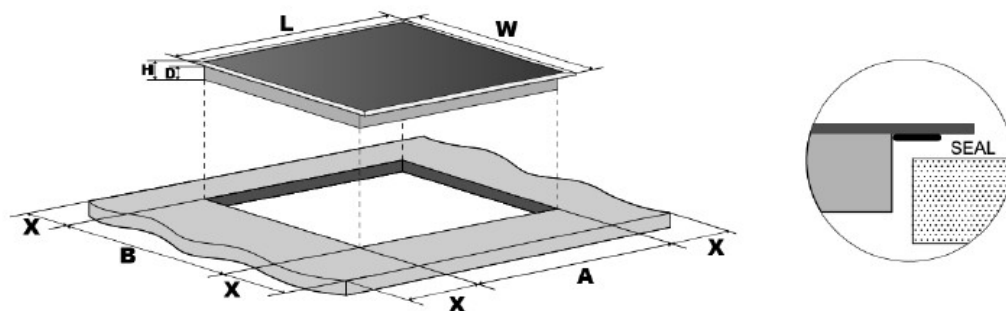

	L(mm)	W(mm)	H(mm)	D(mm)	A(mm)	B(mm)	X(mm)
TGGCM64-5	590	520	50	46	565	495	50 min

TGGCM64-5

Type	Ceramic glass
Fuel	Electric

COOKTOP FUNCTIONS

Front left (kW)	200mm (1.8)
Rear left (kW)	165mm (1.2)
Front right (kW)	165mm (1.2)
Rear right (kW)	200mm (1.8)
No. of power levels	9

COOKTOP FEATURES

Controls	Knob
Residual heat indicators	Yes
On / off indicator	Yes
Safety switch-off	Yes

INSTALLATION

Electrical connection	25A hardwire
Power	220 – 240V / 50Hz

DIMENSIONS (W x H x D)

Product (mm)	590 x 50 x 520
Cut out (mm)	565 x 46 x 495