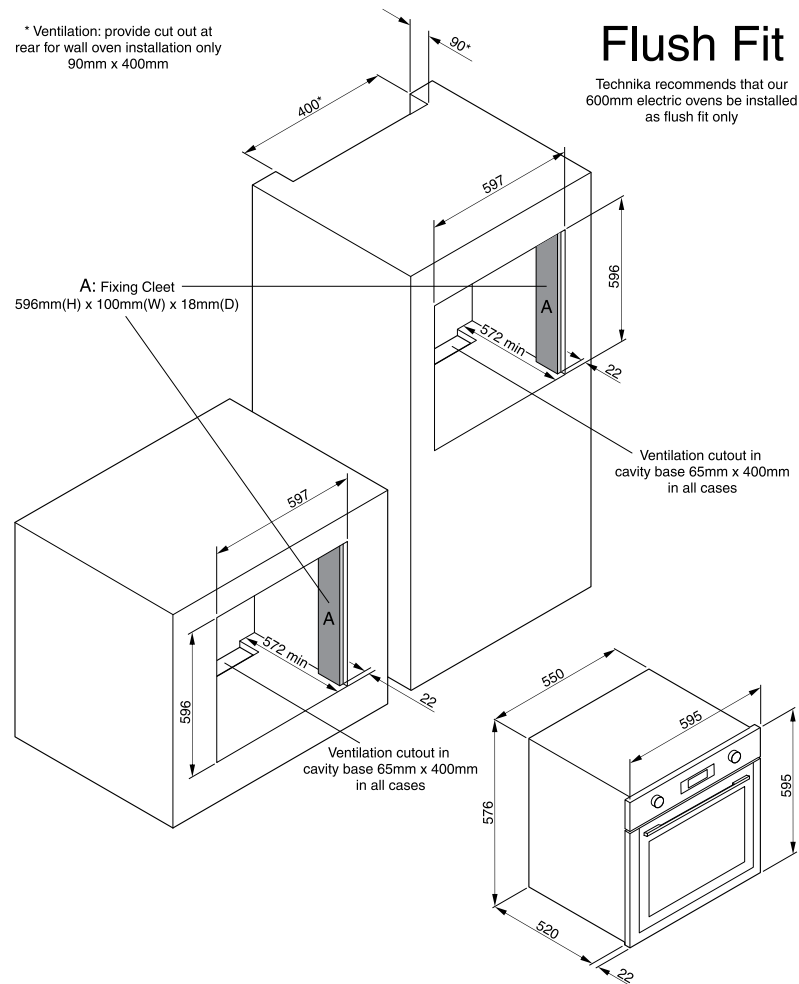

10A Plug and Lead

Easy installation, simply plug into any domestic socket to start using your oven.

Soft Close

Using a sophisticated hinge system, the oven door closes softly with a gentle push and prevents it from slamming shut.

TO605TX

60cm 5 Function Built-in Oven | Digital | Stainless Steel

TECHNIKA[®]
COOKING WITH PASSION

Dimensions (W x H x D)

Product	595 x 595 x 542mm
Cut-out	597 x 596 x 572mm
Package	639 x 658 x 579mm
Gross Weight (Kg)	33
Net Weight (Kg)	30

Oven Cavity Features

Actual Capacity (L)	85
Usable Capacity (L)	72
Removable Inner Glass	Yes
No. of Shelf Positions	5
Cavity Cooling System	Yes
Lights	Single Light

Installation

Electrical Connection	10A, Plug & Lead
Flush Fit	Yes
Voltage / Frequency	220-240V / 50-60Hz
Power	1700 - 2000W
Installation Type	Built-in
Warranty	5 Years, Parts & Labour