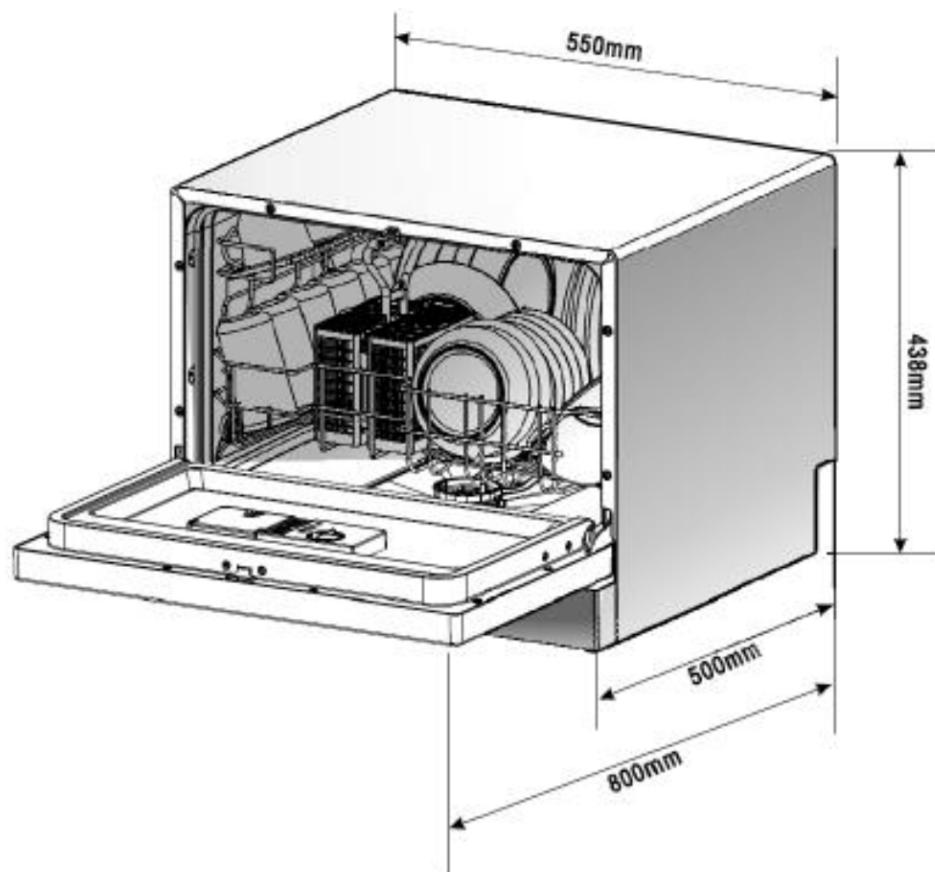

2 year warranty

TEBTDWS-5

55CM BENCHTOP DISHWASHER

TECHNIKA

PROFESSIONAL SERIES

TEBTDWS-5	
Type	Benchtop
DISHWASHER FUNCTIONS	
Intensive	Yes
Heavy	Yes
Eco	Yes
Glass	Yes
Rapid	Yes
90min	Yes
Delay start	2 / 4 / 6 / 8 hour
RANGEHOOD FEATURES	
Noise level (dBA)	49
Place settings	6
Cutlery basket	Yes
Controls	Push button
No. of spray arms	1
Concealed heating element	Yes
Drying system	Residual heat
Overflow protection	Yes
Rinse aid indicator	Yes
INSTALLATION	
Electrical connection	10A plug
Power	220 – 240V / 50Hz
MEPS energy rating	2.5 stars
Total energy consumption (kW)	164
WELS water rating	3.5 stars
Total water consumption (L)	7.4
Program tested	Normal
DIMENSIONS (W x H x D)	
Product (mm)	550 x 438 x 500
Cut out (mm)	552 x 440 x 500