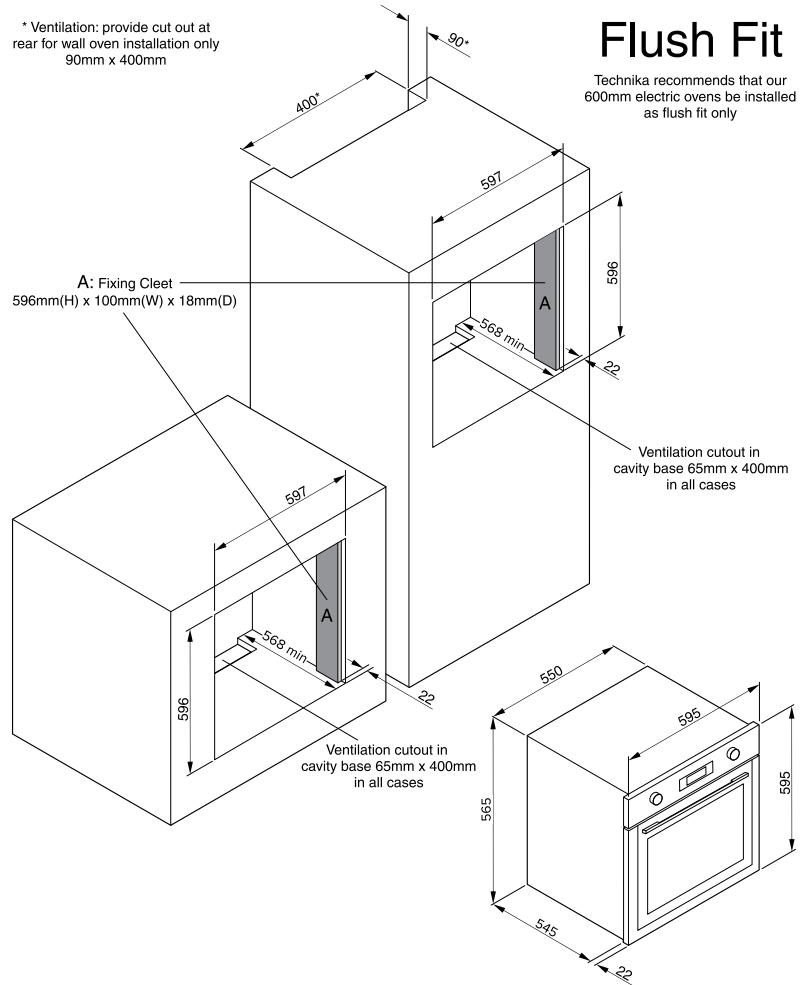

### 10A Plug and Lead

Easy installation, simply plug into any domestic socket to start using your oven.

### Telescopic Rails

The telescopic rails glide effortlessly in and out of the cavity. Perfect for handling heavier items or checking on the progress of your cooking.

## Dimensions (W x H x D)

Product	595 x 595 x 567mm
Cut-out	597 x 596 x 572mm
Package	650 x 655 x 650mm
Gross Weight (Kg)	37
Net Weight (Kg)	33