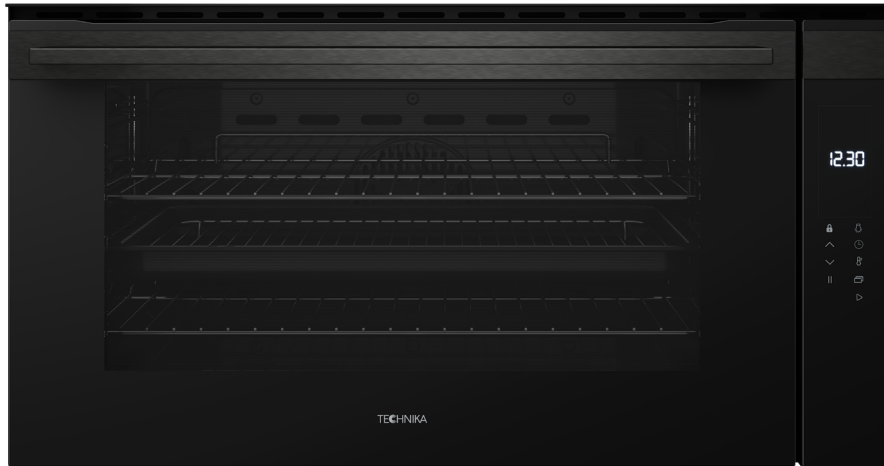

TTDT910-6

90cm 10 Function Built-in Oven | Full-touch | Dark Stainless Steel

Key Features

Finish	Dark Stainless Steel + Black Glass
Capacity	110 Litre Capacity
Control Type	Full Touch
Timer	Programmable Touch Timer
Display	White Digital LED
Door	Triple Glazed

Oven Functions

Conventional
Fan Assisted
Multi Cooking
Pizza
Pastry Bake
Grill
Fan Grill
Fan Forced
Light
Defrost

Accessories Included

1x Telescopic Rail, Full Extension
2x Wire Shelves
1x Baking Tray
1x Grill Insert

Triple Glazed

Three layers of glazing keeps heat in so your food cooks quickly and efficiently.

10 Functions

10 functions providing an intuitive guide with pre set temperatures so you can cook with confidence.

Telescopic Rails

The telescopic rails glide effortlessly in and out of the cavity. Perfect for handling heavier items or checking on the progress of your cooking.