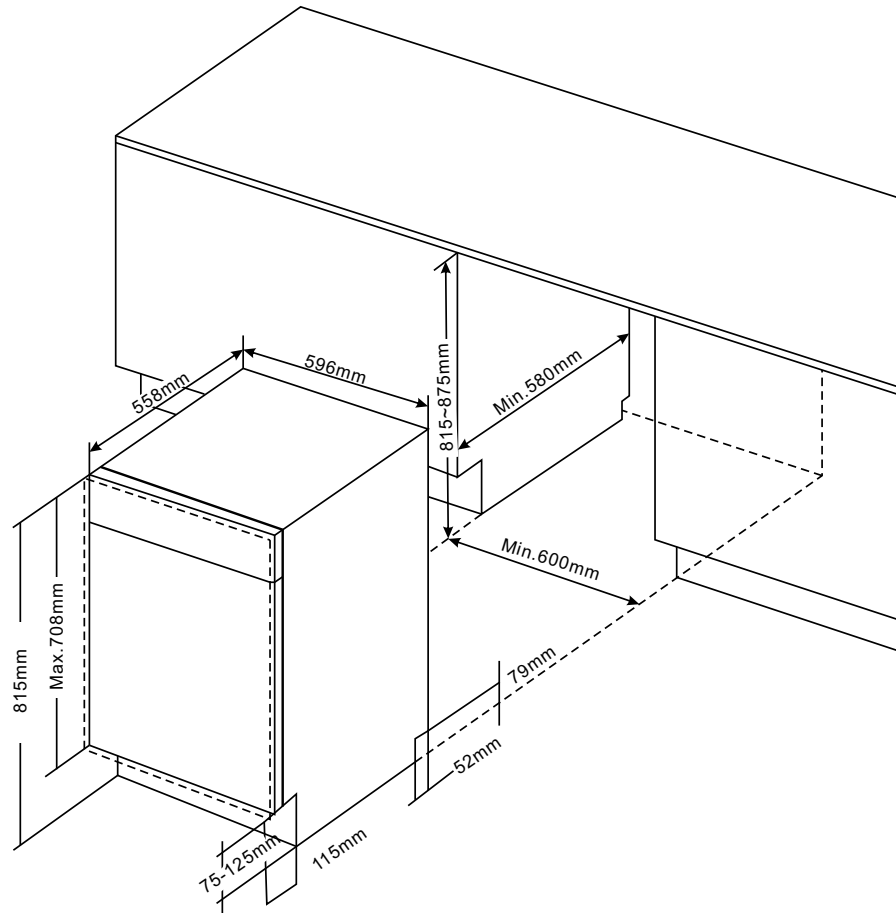

HNBD12FI

60cm Fully Integrated Dishwasher | Stainless Steel

*Bellissimo*TM

Features

Finish	Stainless Steel
Place Settings	12
Display	LED
Controls	Electronic Button
Upper Basket Type	Pull-out Adjustable
Cutlery Basket	Included
No. of Spray Arms	2
Adjustable Plate Holders	None
Drying System	Natural
Delay Start	1 - 24 hours
Flood Protection	Overflow Sensor
Rinse Aid Indicator	Yes
Internal Tub Material	Stainless Steel
Filter Type	3 Stage - Stainless Steel

**PLEASE NOTE: Decorative door panel and handle is not included and must be supplied and installed by a cabinet maker.

HNBD12FI

60cm Fully Integrated Dishwasher | Stainless Steel

*Bellissimo*TM

Installation

Dimensions (W x H x D)

Product	596 x 815 - 875 x 558mm
Cut-out	600 x 815 - 875 x 580mm
Package	675 x 875 x 656mm
Gross Weight (Kg)	54.7
Net Weight (Kg)	50.8