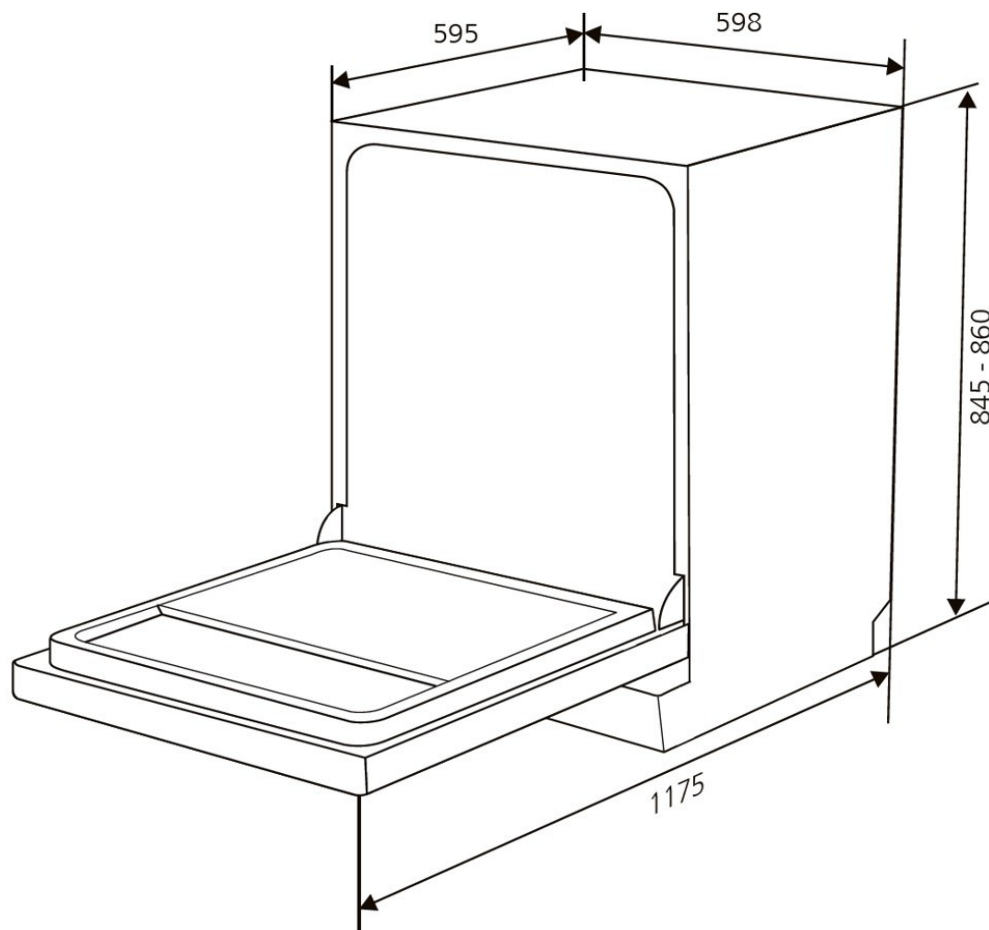

TDX7SS-6

60cm Freestanding Dishwasher – Stainless Steel

TECHNIKA®

Technical Specifications

Heating Element	1800W
Motor	Universal
Energy Rating	3.5 stars
Annual Energy Usage	265kWh
WELS Star Rating	4.5 stars
Litres Per Wash Cycle	12.5 litres
Noise Level	49dB

Installation

Electrical Connection	10A Plug & Lead
Voltage/Frequency	220-240V / 50Hz
Power	1760 - 2100W
Installation Type	Freestanding

Dimensions (W x H x D)

Boxed Dimensions	645 x 890 x 645mm
Product Dimensions	598 x 845 x 600mm
Cut-Out	600 x 850-870 x 600mm

Weight

Gross Weight	49.5 kg
Net Weight	44 kg

We reserve the right to make changes to products when considered necessary and useful, without affecting the essential safety and operating characteristics.

We are constantly seeking ways to improve specifications and designs of our products. Whilst every effort is made to produce up to date literature, this document should not be regarded as an infallible guide. Actual product only should be used to derive cut out sizes.