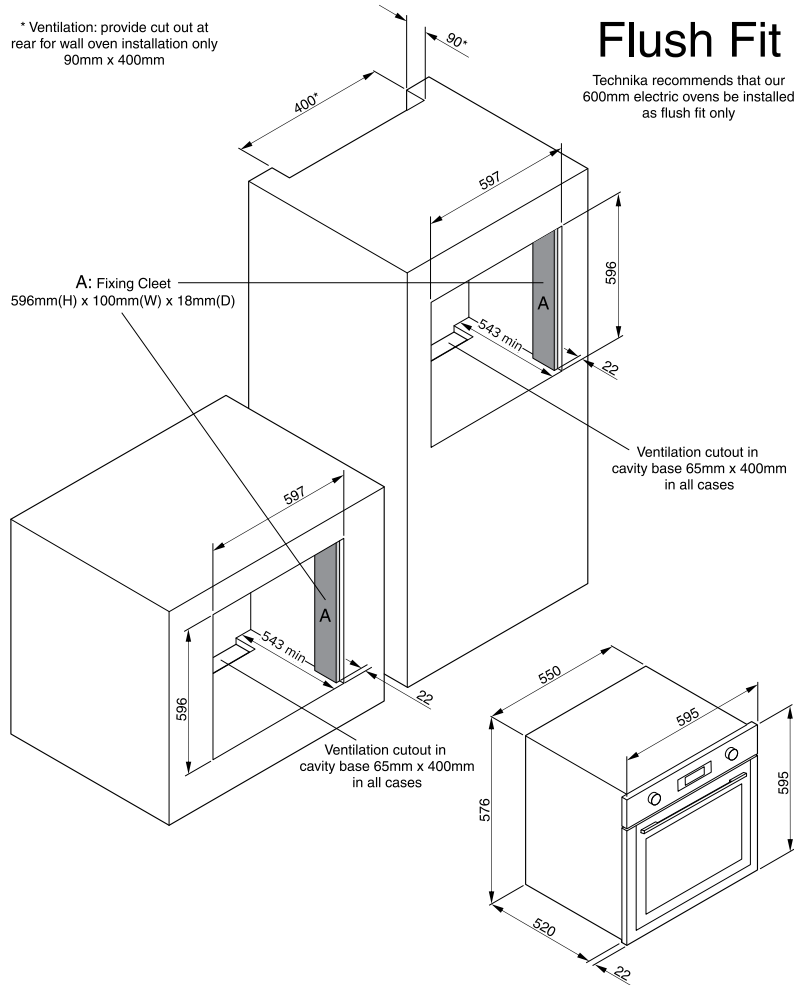

Soft Close

Using a sophisticated hinge system, the oven door closes softly with a gentle push and prevents it from slamming shut.

Braided Oven Seal

The premium feature keeps heat within the oven for optimal cooking performance, with a braided design for ultimate durability.

Telescopic Rails

The telescopic rails glide effortlessly in and out of the cavity. Perfect for handling heavier items or checking on the progress of your cooking.

TO610TBX

60cm 10 Function Built-in Oven | Digital | Dark Stainless Steel

* Ventilation: provide cut out at rear for wall oven installation only 90mm x 400mm

Dimensions (W x H x D)

Product	595 x 595 x 520mm
Cut-out	597 x 597 x 572mm
Package	639 x 658 x 579mm
Gross Weight (Kg)	33
Net Weight (Kg)	30

Oven Cavity Features

Actual Capacity (L)	85
Usable Capacity (L)	72
Removable Inner Glass	Yes
No. of Shelf Positions	5
Braided Oven Seal	Yes
Cavity Cooling System	Yes
Lights	Single Light

Installation

Electrical Connection	15A, Hardwire
Flush Fit	Yes
Voltage / Frequency	220-240V / 50-60Hz
Power	2900 - 3400W
Installation Type	Built-in
Warranty	3 Years, Parts & Labour