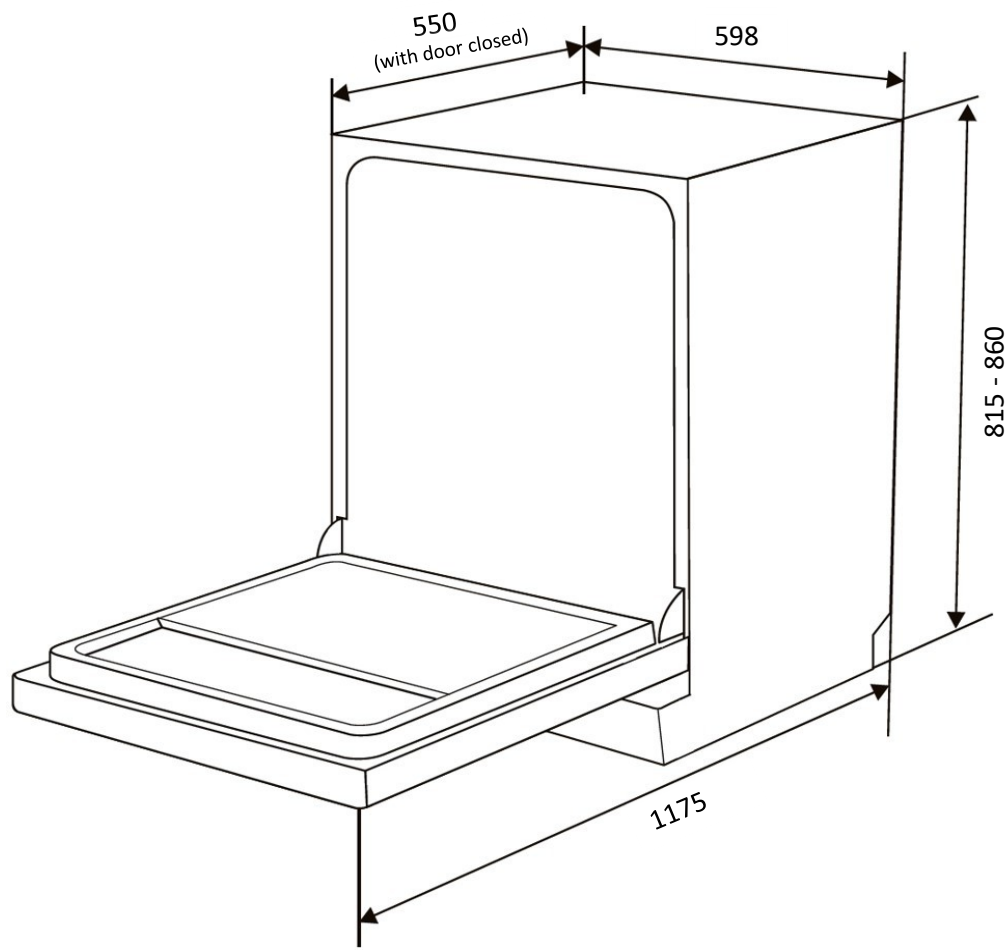

TDX8SS-6

60cm Built In Dishwasher - Fully Integrated

TECHNIKA®

Technical Specifications

Heating Element	1800W
Motor	Universal
Energy Rating	3.5 stars
Annual Energy Usage	259kWh
WELS Star Rating	4.5 stars
Litres Per Wash Cycle	12 litres
Noise Level	49dB

Installation

Electrical Connection	10A Plug & Lead
Voltage/Frequency	220-240V / 50Hz
Power	1760 - 2100W
Installation Type	Built in

Dimensions (W x H x D)

Boxed Dimensions	645 x 890 x 645mm
Product Dimensions	598 x 815 x 550mm
Cut-Out	600 x 820 x 580mm

Weight

Gross Weight	44 kg
Net Weight	39.5 kg

We reserve the right to make changes to products when considered necessary and useful, without affecting the essential safety and operating characteristics.

We are constantly seeking ways to improve specifications and designs of our products. Whilst every effort is made to produce up to date literature, this document should not be regarded as an infallible guide. Actual product only should be used to derive cut out sizes.