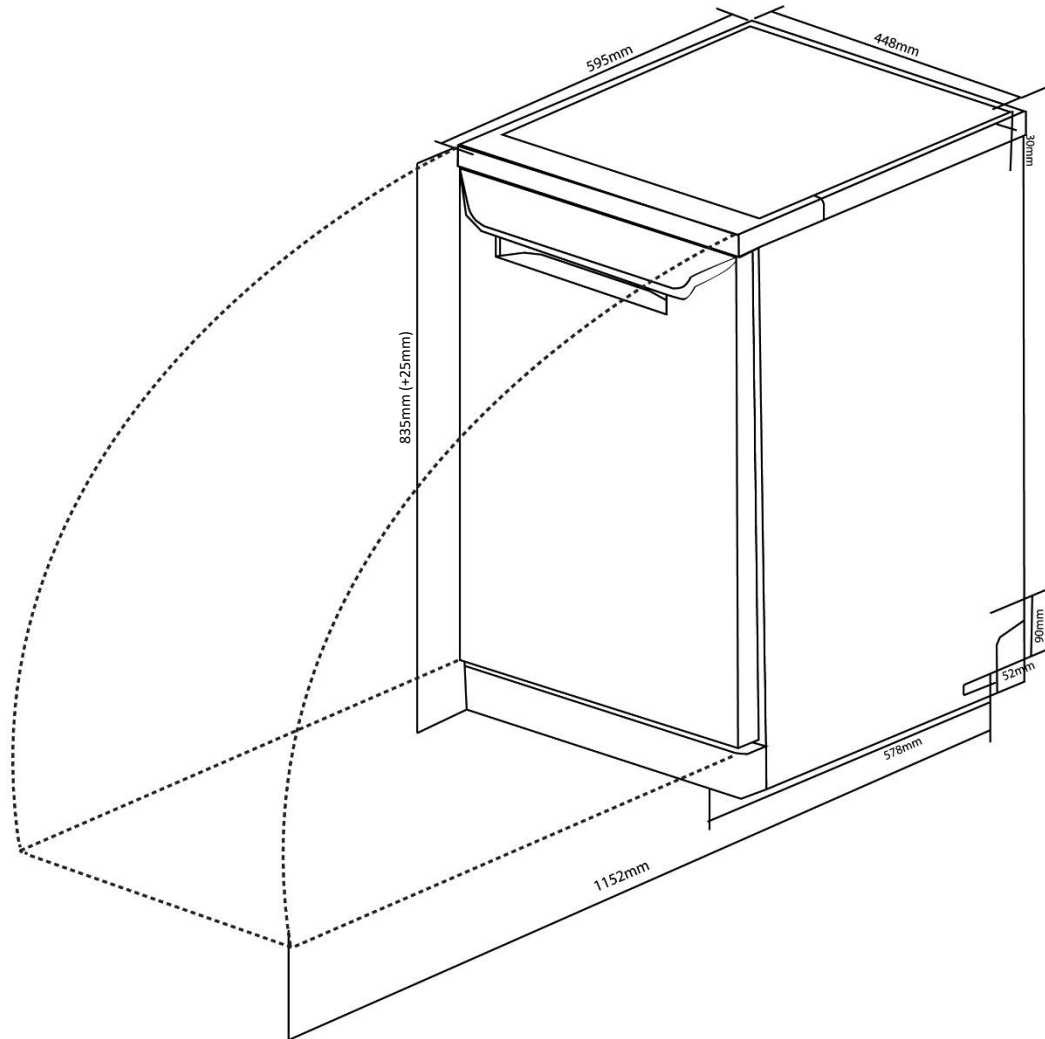

GDW45S-2

45cm Freestanding Dishwasher - Stainless Steel

DISHWASHER FEATURES

Finish	Stainless Steel
Place Settings	9
Display	LED indicators
Controls	Electronic buttons
Upper Basket Type	Height adjustable
Cutlery Basket	Included
No. of Spray Arms	2
Adjustable Plate Holders	2
Adjustable Mug Shelves	1
Drying System	Natural
Delay Start	1-24 hours
Child Lock	Yes
3 in 1 Tablet	Yes
Flood Protection	Overflow Sensor
Rinse Aid Indicator	Yes
Inner Tub Material	Stainless Steel
Filter Type	3 stage

PROGRAMS

Program 1	Intensive 55°
Program 2	Heavy 60°
Program 3	Normal 44°
Program 4	Rinse 70°
Program 5	Rapid 40°
Program 6	Soak

AUXILIARY FUNCTIONS

Function 1	Extra Dry
------------	-----------

GDW45S-2

45cm Freestanding Dishwasher - Stainless Steel

DIMENSIONS (W x H x D)

Product Boxed (mm)	488 x 875 x 635
Product Un-boxed (mm)	448 x 835-860 x 595
Cut-out (mm)	452 x 845-870 x 600

WEIGHT

Product Boxed (kg)	38
Product Un-boxed (kg)	34

VERSION NO. 20220204